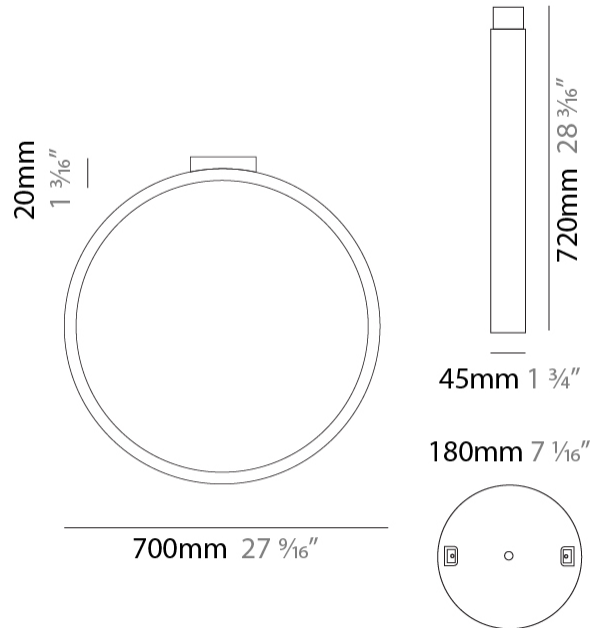

PROJECT	_____
TYPE	_____
SPECIFIER	_____
QUANTITY	_____
DATE	_____

ASSOLO SURFACE

D32017-

base number   Finish
Options

1. To build a product code in our configurator select the specify button on the base model # product page
2. To build a manual product code on this datasheet choose from the options listed below in blue font and add the suffix to the base model #

GENERAL

Series: Assolo
Brand: Cini & Nils
Division: Design
Mounting Type: Surface
Mounting Location: Ceiling
Subcategory: Ambient

PHYSICAL

Shape: Round
Diameter (mm): 700
Diameter (in): 27 ⁹/₁₆"
Width (mm): 45
Width (in): 1 ³/₄"
Height (mm): 720
Height (in): 28 ³/₈"
Light Distribution: Indirect
Weight (kg): 4.9
Weight (lbs): 10.8
Fixture Finish: WHI / BLK / MGD
Fixture Material: Aluminum

ELECTRICAL

Lamp Type: LED
Input Wattage (W): 27
Total Output Wattage (W): 25
Dimming: Tri-Mode (Non-Dimming and Phase Dimming (120Vac only) and 0-10V Dimming)
Driver Included: Yes
Driver Location: Integrated
Driver Type: Constant Current - Universal
Driver Class: Class 2
Input Voltage (V): 120 - 277
Constant Current (MA): 700

LED

Color Temperature (°K): 2800
Nominal Lumen (lm): 2900
CRI: >90 CRI
Lamp Life (hrs): 50000

OPTICAL

RATINGS AND CERTIFICATIONS

Certified By: Certified for North American Standards
IP rating: IP20

J-Box cover plate included